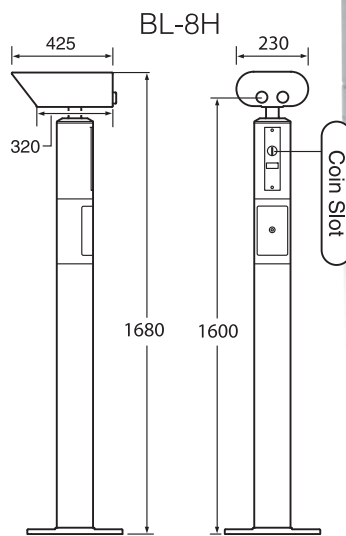

KOWA LANDSCOPE™

COIN-OPERATED BINOCULARS

Standard Model
BL-8H

- Large diameter objective lenses for bright and sharp images.
- Viewing time and coin type set to required specifications.
- Simple installation and dismantling for easy relocation.
- Rugged and waterproof structure for use in all outdoor conditions.

BL-8H

Installation of the base

To secure the base of the binocular, install 1/2" diameter bolts (6) at the points shown in the diagram to the left. Leave 1.5" of the bolt exposed, place the base over the bolts and tighten the nuts on the bolts.

LANDSCOPE™ BL-8H

20×80

Model	Magnification	Objective Lens Diameter	Field of View	Exit Pupil	Diopter	Interpupillary Distance	Elevation	Depression	Rotation
BL-8H	20×	80mm	3°	4.0mm	-0.75D(fixed)	66mm	30°	30°	360°

Model	Viewing Height	Battery	Viewing Time	Usable Coin	Operation	Max. receipt of coin	Size (H×W×L)	Weight
BL-8H	1600mm or 1350mm	Lithium DC 3V(1pce.)	60,90,100,120 or 150 sec.	as requested	One opening per one coin	500coins	1680×230×425mm (66.1×9.1×16.7in)	Approx.31 kg (69lbs)