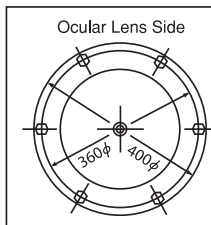

KOWA LANDSCOPE™

COIN-OPERATED BINOCULARS

Standard Model
BL-8H

- Large diameter objective lenses for bright and sharp images.
- Viewing time and coin type set to required specifications.
- Simple installation and dismantling for easy relocation.
- Rugged and waterproof structure for use in all outdoor conditions.

BL-8H

Installation of the base

To secure the base of the binocular, install 1/2" diameter bolts (6) at the points shown in the diagram to the left. Leave 1.5" of the bolt exposed, place the base over the bolts and tighten the nuts on the bolts.

LANDSCOPE™ BL-8H

20×80

Model	Magnification	Objective Lens Diameter	Field of View	Exit Pupil	Diopter	Interpupillary Distance	Elevation	Depression	Rotation
BL-8H	20×	80mm	3°	4.0mm	-0.75D(fixed)	66mm	30°	30°	360°

Model	Viewing Height	Battery	Viewing Time	Usable Coin	Operation	Max. receipt of coin	Size (H×W×L)	Weight
BL-8H	1600mm or 1350mm	Lithium DC 3V(1pce.)	60,90,100,120 or 150 sec.	as requested	One opening per one coin	500coins	1680×230×425mm (66.1×9.1×16.7in)	Approx.31 kg (69lbs)