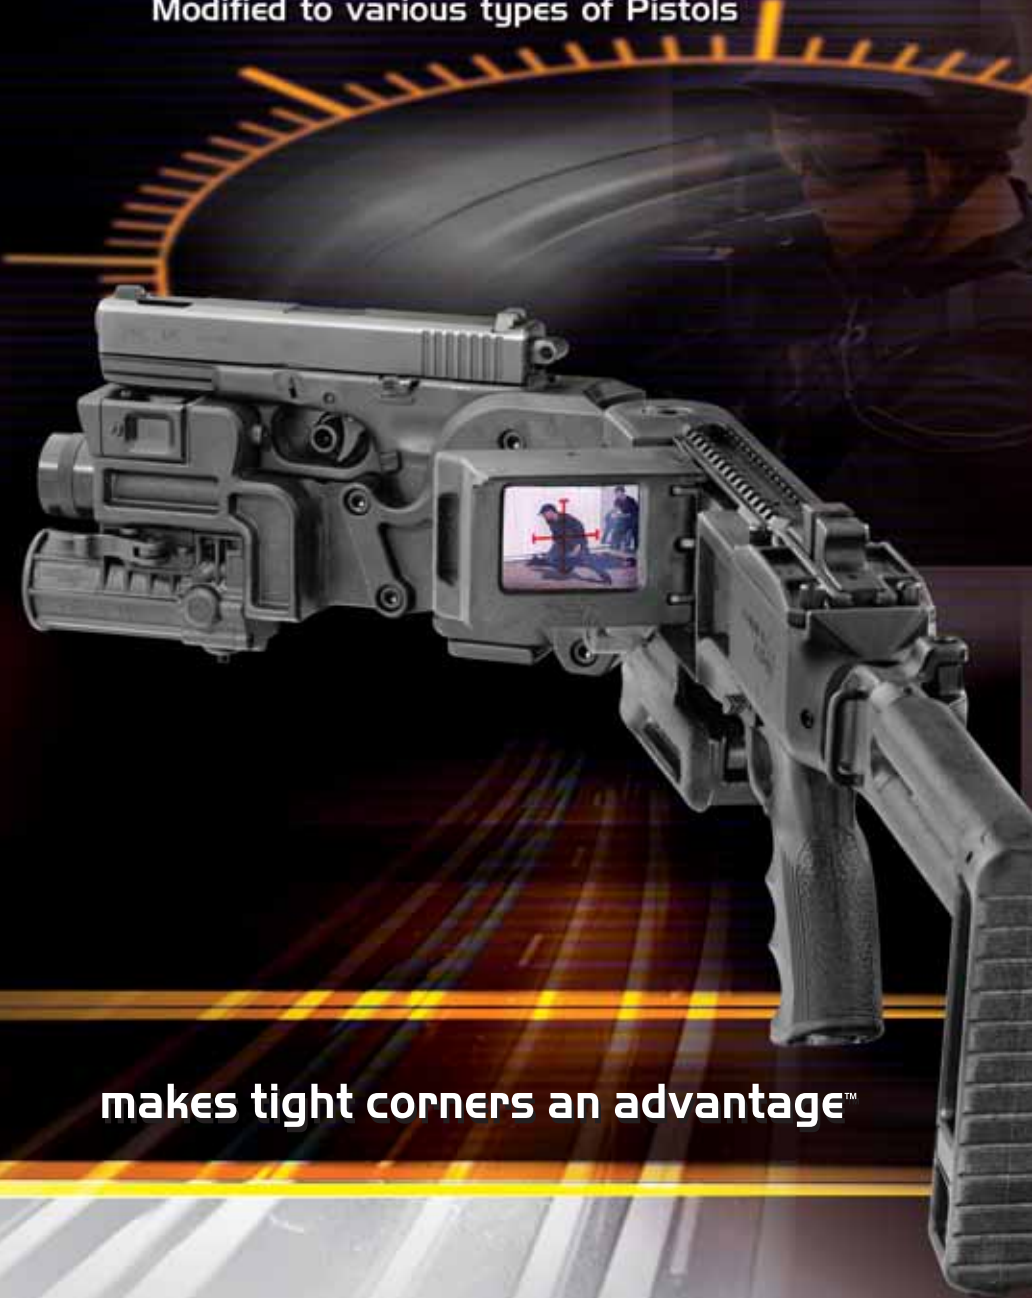

CORNER[®]
SHOT[™]

Corner Shot[®] CSM[™]

Modified to various types of Pistols

STUDIO SHIKIKOOK

makes tight corners an advantage[™]

Patented

www.cornershot.com

Corner Shot® CSM™

Modified to various types of Pistols

- CORNER SHOT® CSM is a high-tech weapon system that enables military, law enforcement and security operators to effectively observe and engage targets from around the corner /behind a cover without exposing any part of the operator's body.
- CORNER SHOT® CSM was designed for armed government & state organizations (military forces, law enforcement agencies & security services).
- CORNER SHOT® CSM can change the course of events by providing operators with an effective tool they can easily employ to pinpoint and accurately engage targets, at minimum risk to their personal safety.
- CORNER SHOT® CSM may be modified to accept most handgun types currently in use, such as the GLOCK, SIG SAUER, BERETTA or any other handgun.
- CORNER SHOT® CSM includes a small, high-resolution video camera and monitor, through which the operator can view targets located "around the corner" in real time.
- CORNER SHOT® CSM is effective for various ammunition of 9mm, 0.40", 0.45", 5.7 caliber pistols.